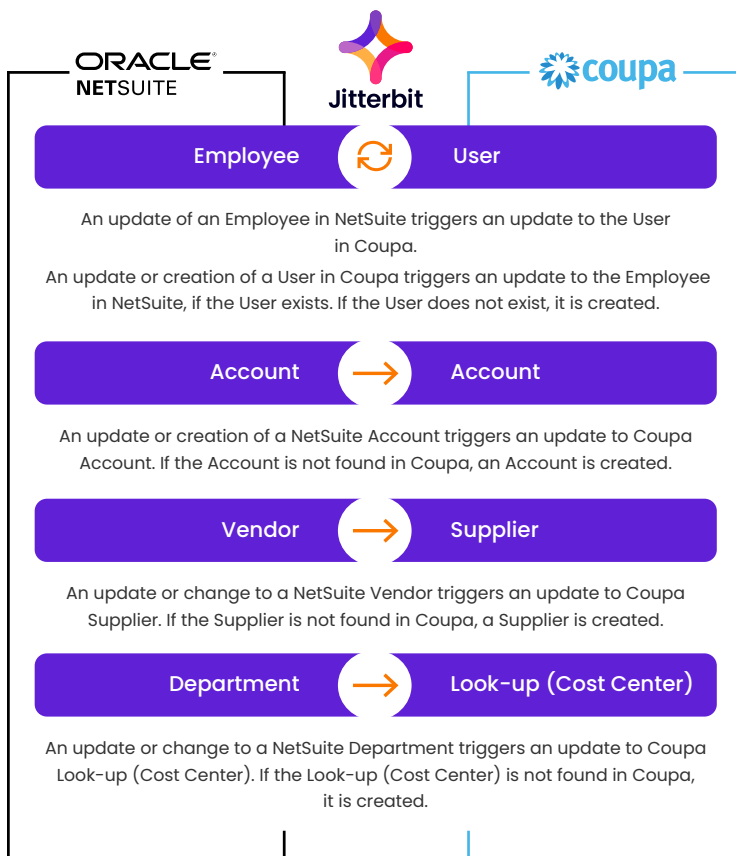

NetSuite-Coupa Master Data Management Process Template

Introduction

Transform your business by connecting your ERP and procurement systems with reusable integrations that help eliminate manual data entry and costly delays.

Jitterbit's NetSuite ERP-Coupa Master Data Management Process Template is a packaged solution of pre-built integrations that connects data between these applications right out of the box. Integrate master data workflows by synchronizing Employee, User, Account, Vendor, Supplier, Cost Center, and Department between systems.

This template includes pre-built integrations that connect commonly used objects and fields between NetSuite ERP and Coupa:

BUSINESS PROBLEMS SOLVED:

- Easily connect Coupa to your NetSuite ERP system
- Automate synchronization of master data
- Reduce data errors from manual entry

PROCESS TEMPLATE PACKAGE:

- Two endpoints: NetSuite ERP, Coupa
- Four pre-built integrations
- Delivery services provided by Jitterbit to deploy the Process Template (optional)

VALUE TO CUSTOMERS:

1. Packaged solution speeds integration and reduces technical resource requirements
2. Reusable integrations accelerate time to value
3. Pre-built workflows automate data synchronization between common objects such as User, Account, Supplier, Vendor, and Departments
4. Integrated master data eliminates manual data entry, data exports, and costly delays

BUSINESS BENEFITS:

- **Improve data quality** with pre-built integrations that help deliver a single source of truth
- **Transform operations** with a complete, accurate picture of your master data so you can make smarter decisions faster
- **Meet rising customer expectations** with quick, cost-effective integration that synchronizes data between ERP and procurement systems